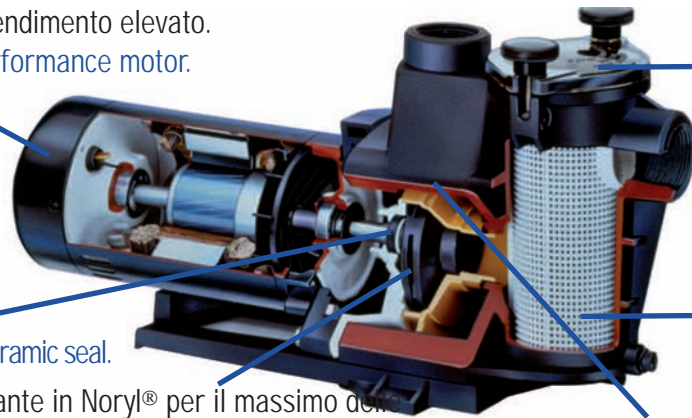

Pompe Max Flo /Max Flo Pump

Motore resistente a rendimento elevato.
Heavy-Duty, high performance motor.

Coperchio trasparente ad apertura rapida.
Quick release, "see-thru" strainer.

Tenuta meccanica in ceramica termoresistente.
Heat-resistant, double sized ceramic seal.

Larghezza del cestino del prefiltro.
Large strainer basket.
1 000 cm³

Girante in Noryl® per il massimo delle prestazioni.
Maximum performance Noryl® impeller.

Corpo resistente alla corrosione
Large, corrosion-proof housing.

American motor, not for Europe.

Rif / Model	Dim "A" Size "A"
SP 1806	213 mm
SP 2808	213 mm
SP 2811	213 mm
SP2816	225 mm
SP 1822	230 mm

Max Flo Monofase/ Single phase Max Flo

Rif Item	CV	Kw	Cons. elec. max	Débit Flow Rate	In/Out	Kg	Amperage
SP1806XE8 1	1/2 cv	0,37 Kw	639W	8 M³/H	1 1/2"	14 kg	2,9 A
SP2808 XE11 1	3/4 cv	0,55 Kw	870 W	11 M³/H	1 1/2"	14 kg	3,6 A
SP2811XE16 1	1 cv	0,75 Kw	975 W	13 M³/H	1 1/2"	15 kg	4,3 A
SP2816XE221	1,5 cv	1,10 Kw	1 100 W	15 M³/H	1 1/2"	15 kg	5 A
SP1822XE251	2 cv	1,50 Kw	1 550 W	19 M³/H	1 1/2"	17 kg	7,25 A